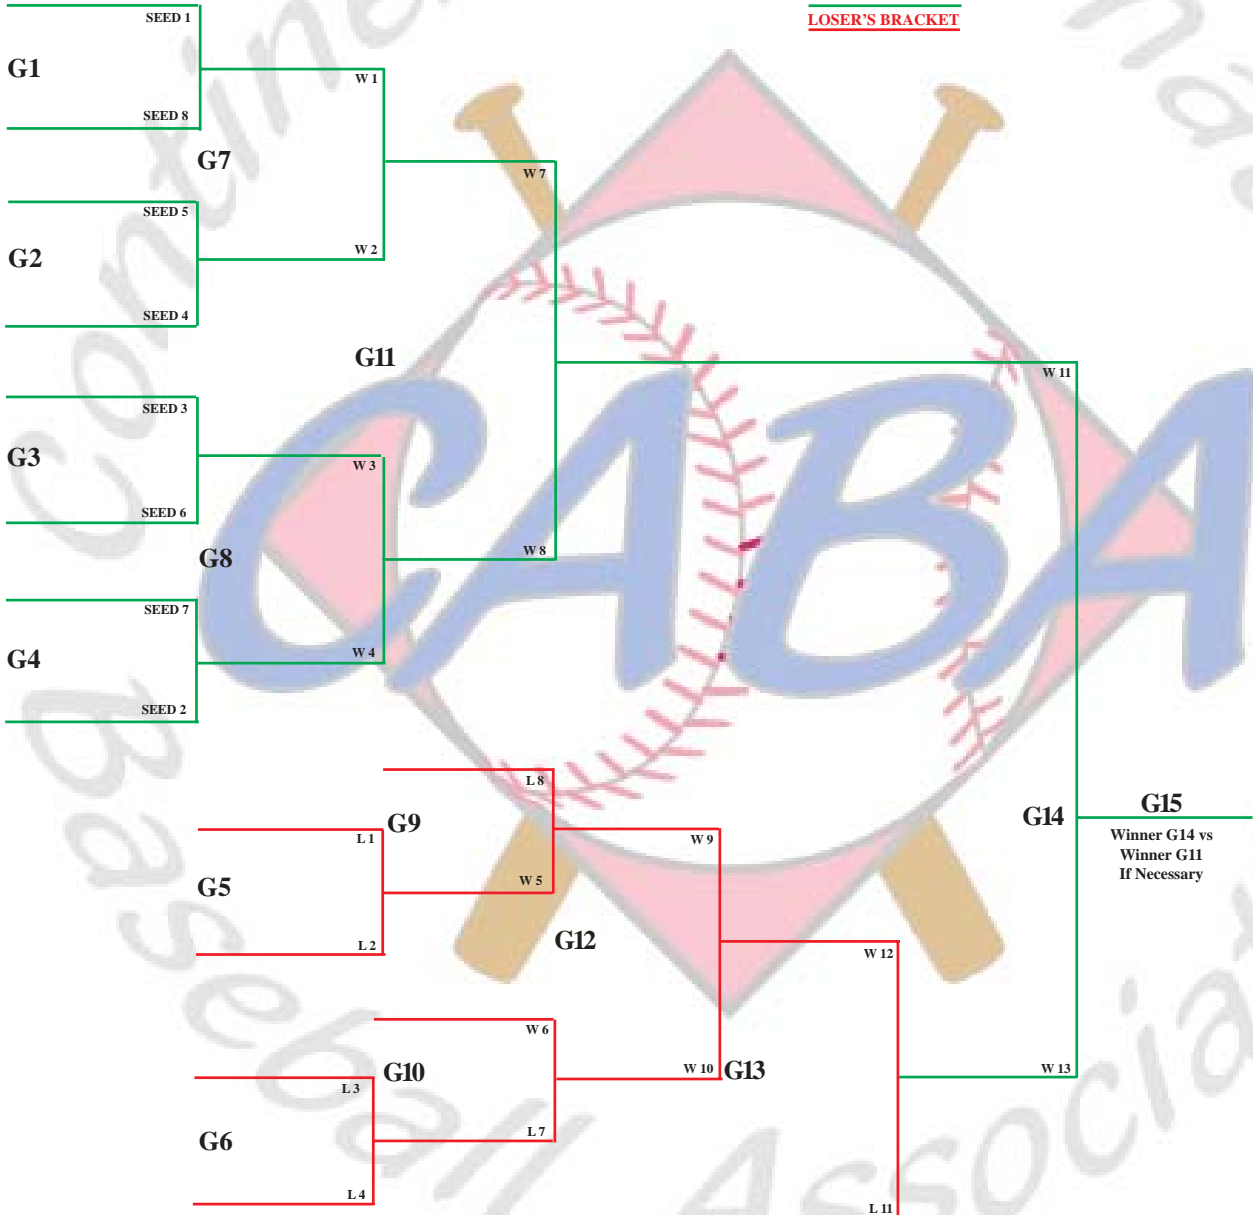

The Greatest Show On Dirt!

Continental Amateur Baseball Association Official 8 Team Double Elimination Bracket

The Greatest Show On Dirt!

Round 1 Round 2 Round 3 Round 4 Round 5 Round 6 Round 7

V - Visiting Team
H - Home Team
WINNERS BRACKET
LOSER'S BRACKET

Round 1 Round 2 Round 3 Round 4 Round 5 Round 6 Round 7