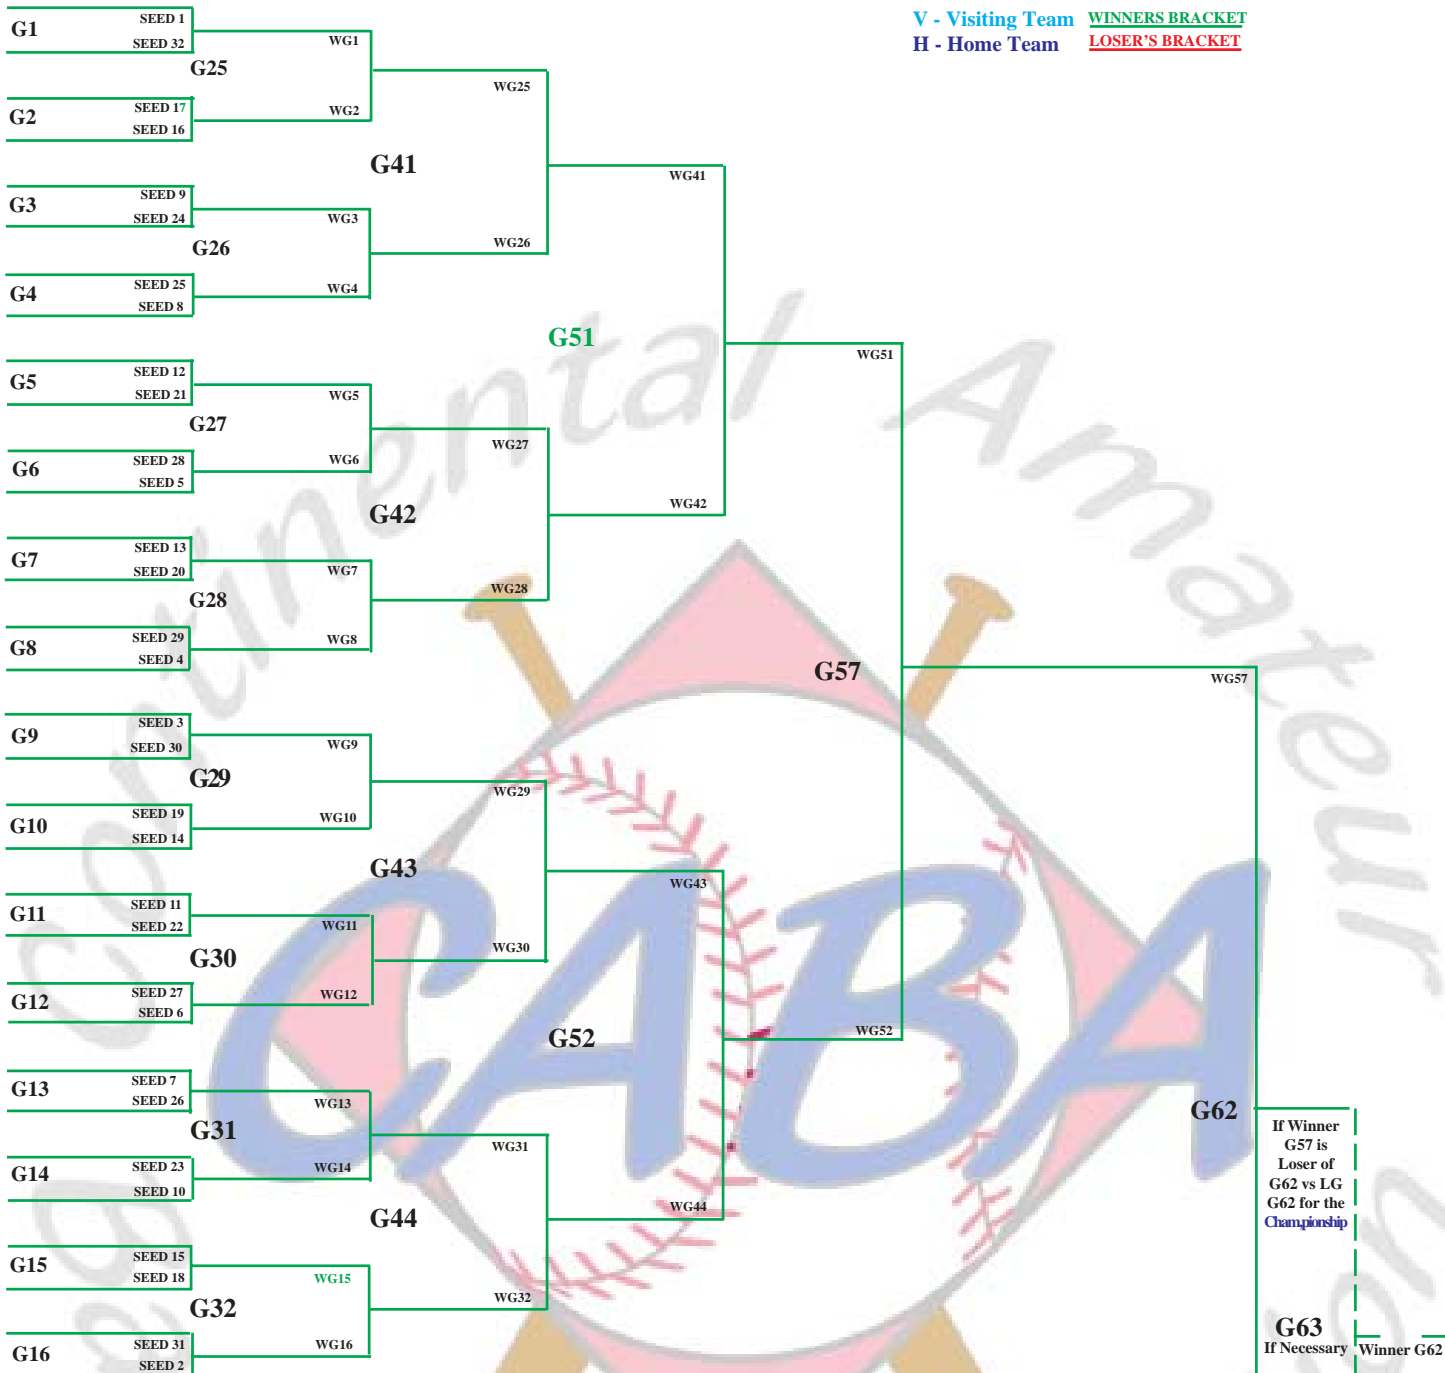

Continental Amateur Baseball Association

Official 32 Team Double Elimination Bracket

(This Bracket must be printed on 8 1/2 X 14 or 11 X 17)

The Greatest Show On Dirt!

The Greatest Show On Dirt!

Round 1 Round 2 Round 3 Round 4 Round 5 Round 6 Round 7

WINNERS BRACKET

LOSER'S BRACKET

Round 1 Round 2 Round 3 Round 4 Round 5 Round 6 Round 7