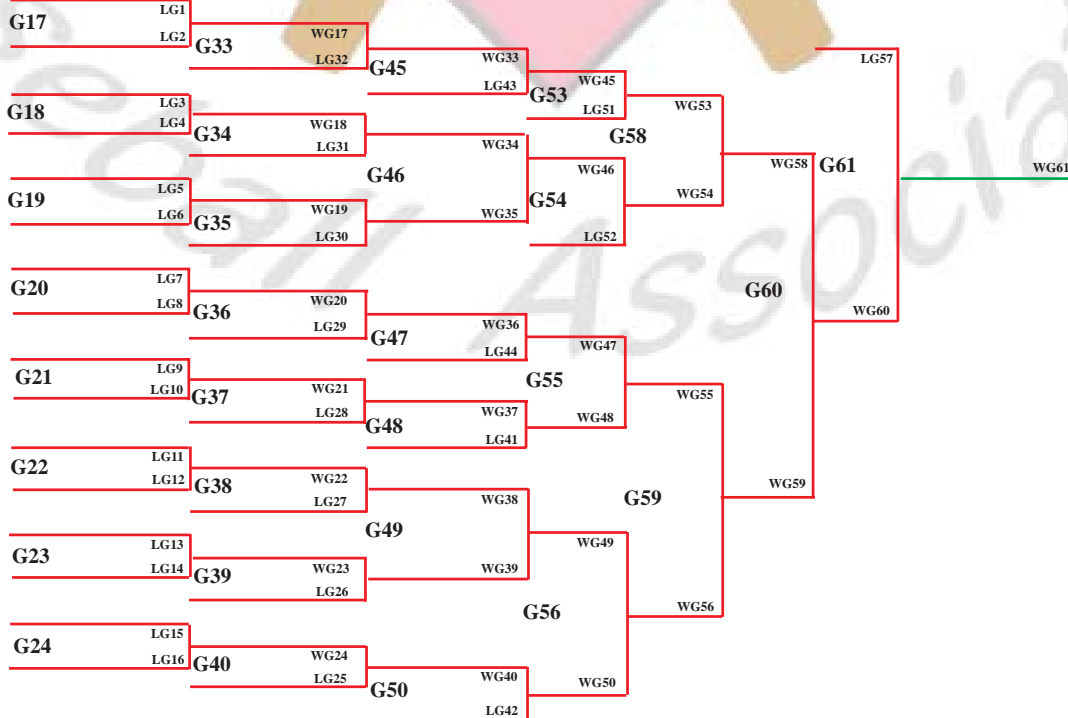

Continental Amateur Baseball Association

Official 32 Team Double Elimination Bracket

(This Bracket must be printed on 8 1/2 X 14 or 11 X 17)

The Greatest Show On Dirt!

The Greatest Show On Dirt!

Round 1 Round 2 Round 3 Round 4 Round 5 Round 6 Round 7

WINNERS BRACKET

LOSER'S BRACKET

Round 1 Round 2 Round 3 Round 4 Round 5 Round 6 Round 7